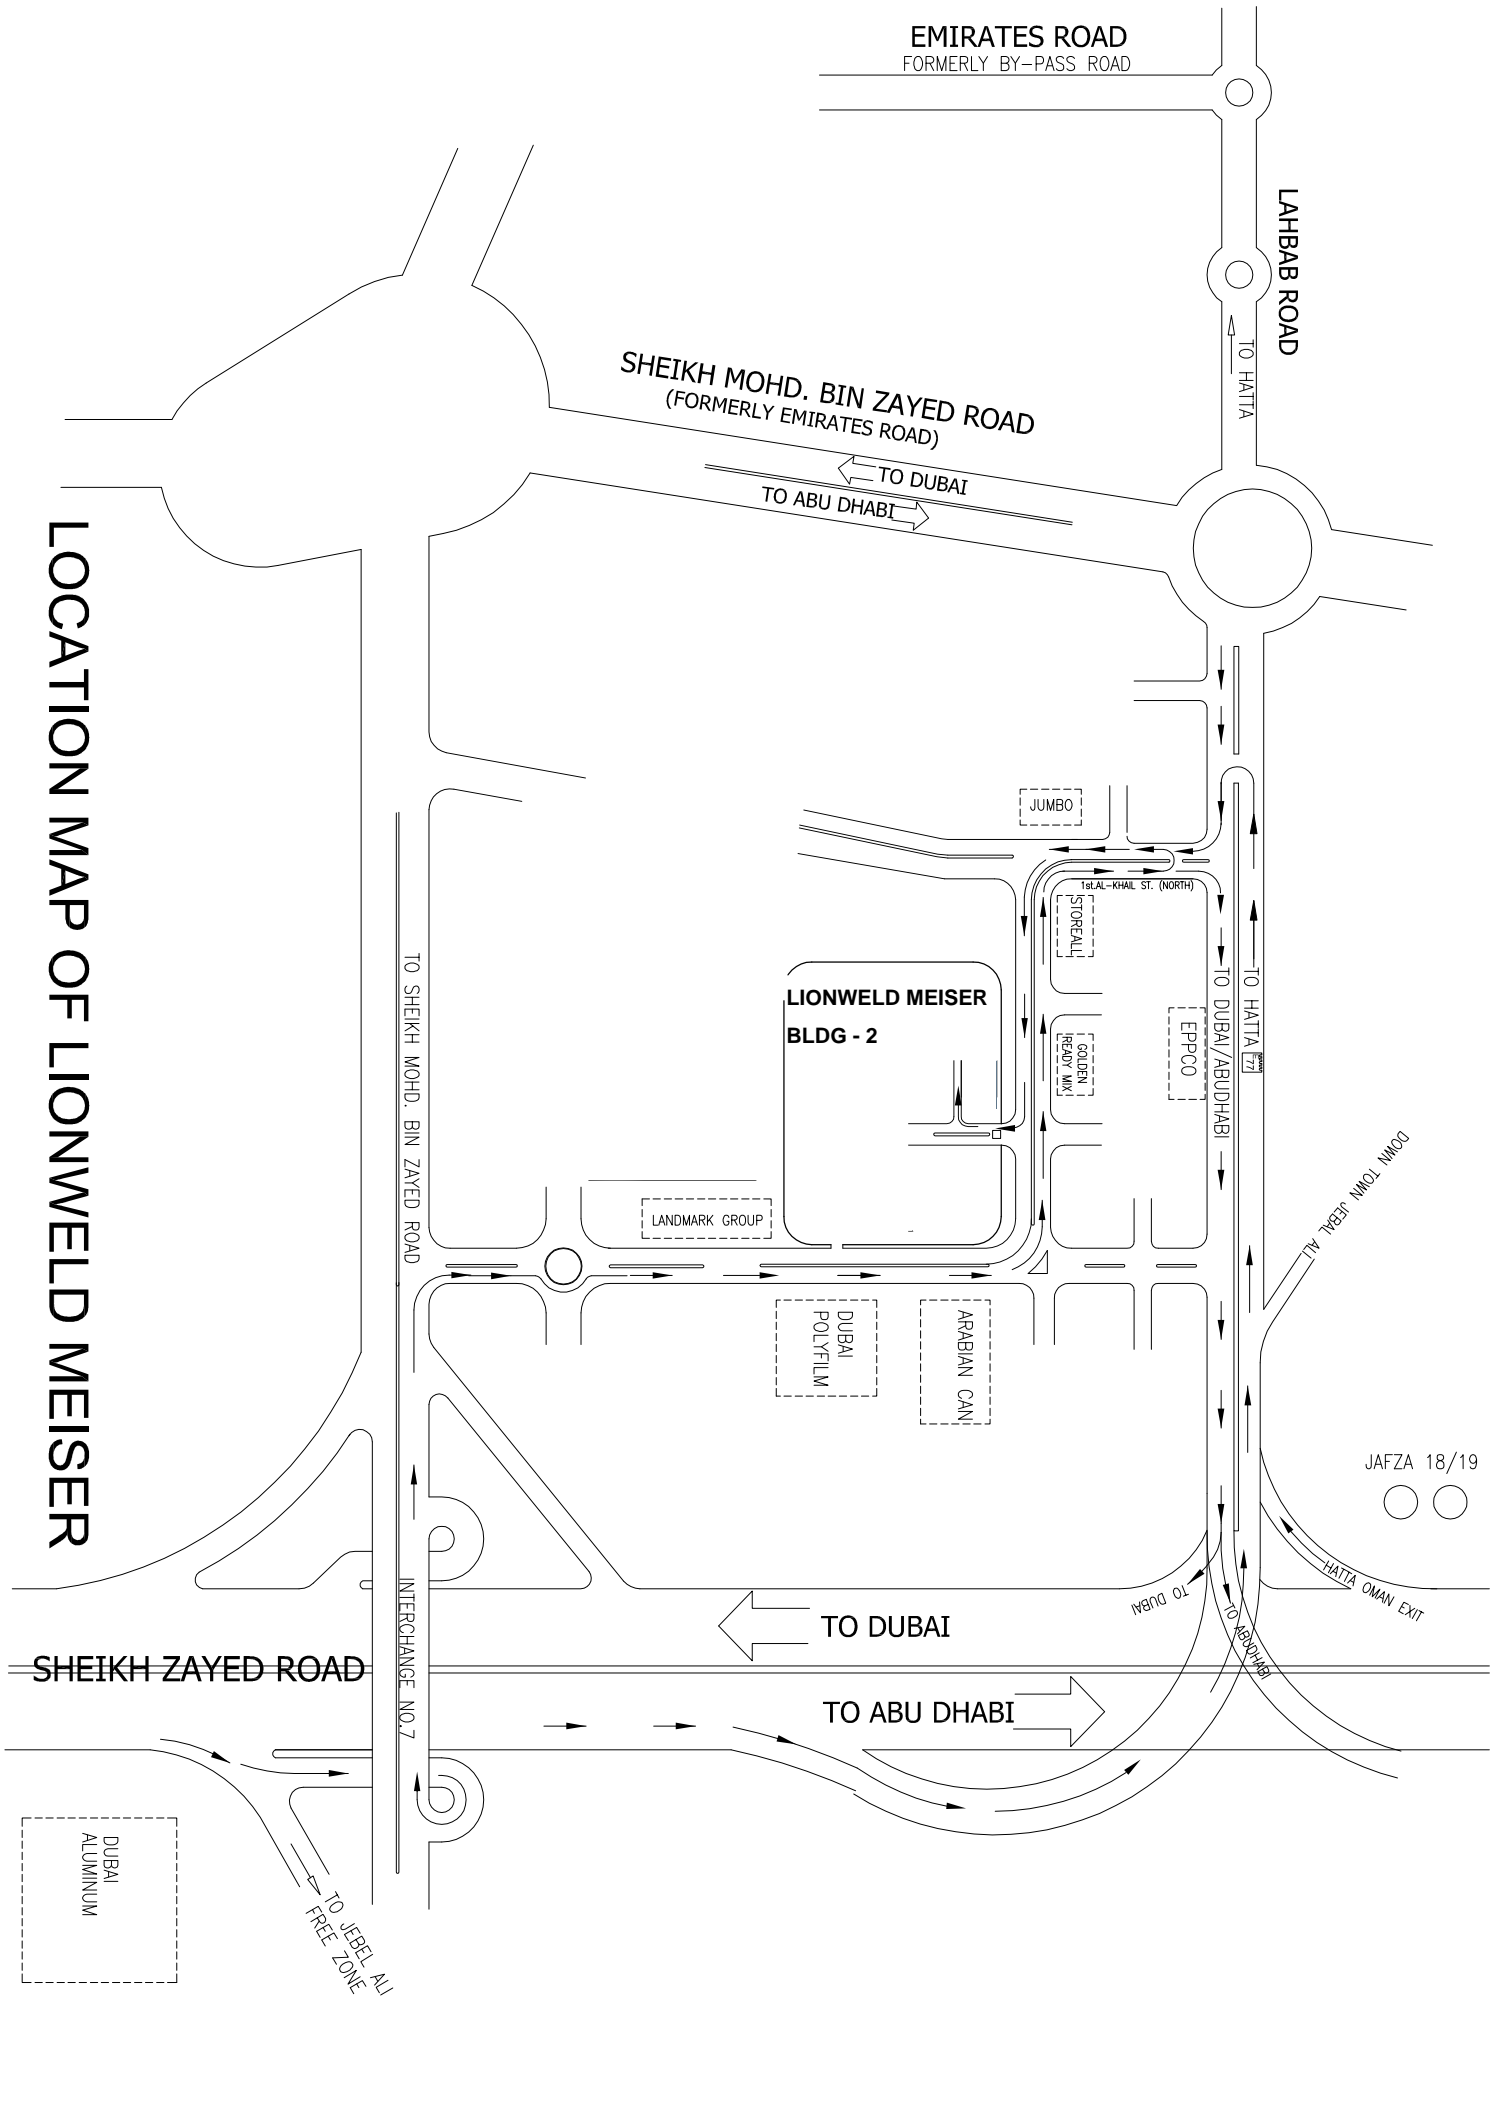

# LOCATION MAP OF LIONWELD MEISER

EMIRATES ROAD  
FORMERLY BY-PASS ROAD

LAHBAB ROAD

SHEIKH MOHD. BIN ZAYED ROAD  
(FORMERLY EMIRATES ROAD)

TO DUBAI  
TO ABU DHABI

TO HATTA

JUMBO

LIONWELD MEISER  
BLDG - 2

LANDMARK GROUP

1st AL-KHAL ST. (NORTH)

STOREALL

GOLDEN  
READY MX

EPCO

TO SHEIKH MOHD. BIN ZAYED ROAD

TO HATTA  
TO DUBAI/ABU DHABI

DOWN TOWN  
JEBEL ALI

DUBAI  
POLYFILM

ARABIAN  
CAN

JAFZA 18/19

HATTA OMAN EXIT

TO DUBAI

TO ABU DHABI

SHEIKH ZAYED ROAD

INTERCHANGE NO. 7

DUBAI  
ALUMINIUM

TO JEBEL ALI  
FREE ZONE